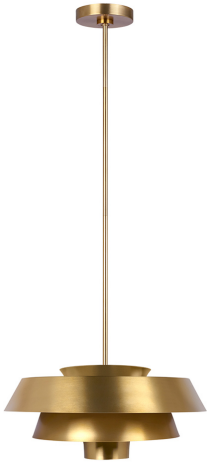

1 LIGHT BURNISHED BRASS PENDANT

Part: CL-50618

Categories: [Ceiling](#), [Lighting](#), [Pendants](#)

ADDITIONAL INFORMATION

Finish	Burnished Brass
Diameter (mm)	457
Max Height (mm)	1617
Fitting Height (mm)	206
Energy Class	A – E
No. of Lamp	1
Lamp Holder	E27
Protection Class	Class I, Earthed
Input Voltage (V)	220-240 V, 50/60 Hz
IP Rating	IP20
CE	Yes
Lead Time	4 Weeks

ADDITIONAL INFORMATION

Finish Burnished Brass

Diameter (mm)	457
Max Height (mm)	1617
Fitting Height (mm)	206
Energy Class	A – E
No. of Lamp	1
Lamp Holder	E27
Protection Class	Class I, Earthed
Input Voltage (V)	220-240 V, 50/60 Hz
IP Rating	IP20
CE	Yes
Lead Time	4 Weeks