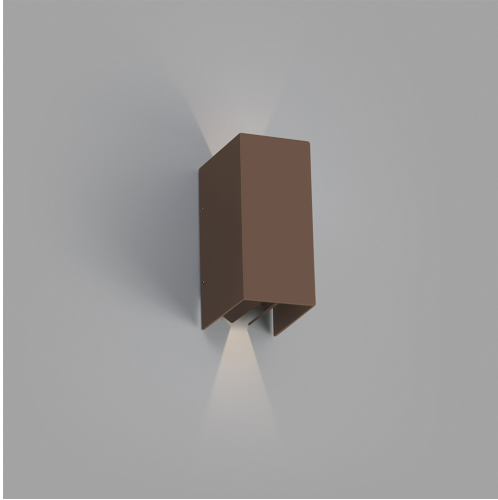

1 LIGHT RUST DOWN WALL LIGHT

Part: CL-39667

Categories: [Lighting](#), [Wall Lights](#)

ADDITIONAL INFORMATION

Finish	Rust Down
Item Nett Weight (Kg)	1.1 Kg
Fitting Height (mm)	165
Width (mm)	105
Projection (mm)	74
No. of Lamp	1
Lamp Holder	COB LED
Protection Class	Class I
Input Voltage (V)	100-240 V, 50/60 Hz
IP Rating	IP65
CE	Yes
Lead Time	4 Weeks

ADDITIONAL INFORMATION

Finish	Rust Down
Item Nett Weight (Kg)	1.1 Kg
Fitting Height (mm)	165
Width (mm)	105
Projection (mm)	74
No. of Lamp	1
Lamp Holder	COB LED
Protection Class	Class I
Input Voltage (V)	100-240 V, 50/60 Hz
IP Rating	IP65
CE	Yes
Lead Time	4 Weeks