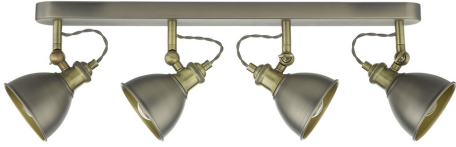

### 4 LIGHT ANTIQUE CHROME SPOTLIGHT

**Part:** CL-50519

**Categories:** [Lighting](#), [Spotlights](#), [Spotlights & Downlights](#)

#### ADDITIONAL INFORMATION

<b>Finish</b>	Antique Chrome
<b>Item Nett Weight (Kg)</b>	1.5 Kg
<b>Fitting Height (mm)</b>	200
<b>Width (mm)</b>	650
<b>Projection (mm)</b>	105
<b>No. of Lamp</b>	4
<b>Lamp Holder</b>	E14
<b>Protection Class</b>	Class II, Double Insulated
<b>Input Voltage (V)</b>	220-240 V, 50/60 Hz
<b>IP Rating</b>	IP20
<b>CE</b>	Yes
<b>Lead Time</b>	4 Weeks