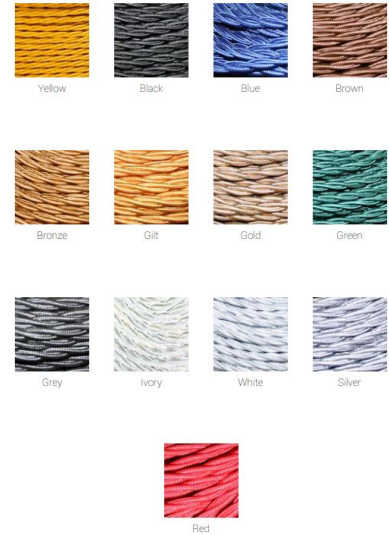

GALLERY IMAGES

PRODUCT DESCRIPTION

Five light brass chandelier with glass globes. Available in Polished Brass, Satin Brass, Antique Brass, Bronze or Pewter. Also available with opal, clear or prismatic glass globes.

E2 Contract Lighting specialises in the manufacture of bespoke lighting solutions for our clients. If you can't find what you need on our website, contact our [Sales Team](#) who will work with you to create your ideal contract lighting solution.

Please note that this product is manufactured to order. Our current lead times mean that this product will be out for delivery 4 weeks after payment is confirmed. In the event that you wish to return this item, our made to order products are subject to a minimum 30% return fee. See our [Returns](#) page for more details.