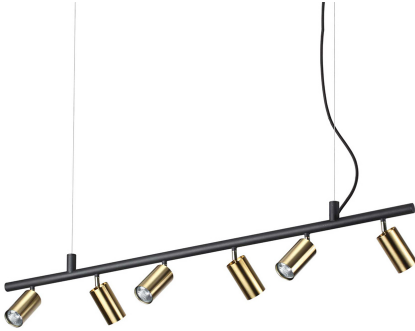

6 LIGHT SATIN BRASS SPOTLIGHT

Part: CL-50780

Categories: [Lighting](#), [Spotlights](#), [Spotlights & Downlights](#)

ADDITIONAL INFORMATION

Finish	Satin Brass
Item Nett Weight (Kg)	2.7 Kg
Max Height (mm)	2250
Fitting Height (mm)	105
Length (mm)	1155
Width (mm)	55
No. of Lamp	6
Lamp Holder	GU10
Protection Class	Class I, Earthed
Input Voltage (V)	220-240 V, 50/60 Hz
IP Rating	IP20
CE	Yes
Lead Time	4 Weeks

ADDITIONAL INFORMATION

Finish	Satin Brass
Item Nett Weight (Kg)	2.7 Kg
Max Height (mm)	2250
Fitting Height (mm)	105
Length (mm)	1155
Width (mm)	55
No. of Lamp	6
Lamp Holder	GU10
Protection Class	Class I, Earthed
Input Voltage (V)	220-240 V, 50/60 Hz
IP Rating	IP20
CE	Yes
Lead Time	4 Weeks