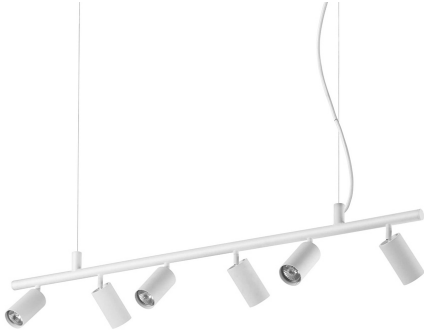

6 LIGHT WHITE SPOTLIGHT

Part: CL-50782

Categories: [Lighting](#), [Spotlights](#), [Spotlights & Downlights](#)

ADDITIONAL INFORMATION

Finish	White
Item Nett Weight (Kg)	2.3 Kg
Max Height (mm)	2250
Fitting Height (mm)	105
Length (mm)	1155
Width (mm)	55
No. of Lamp	6
Lamp Holder	GU10
Protection Class	Class I, Earthed
Input Voltage (V)	220-240 V, 50/60 Hz
IP Rating	IP20
CE	Yes
Lead Time	4 Weeks

ADDITIONAL INFORMATION

Finish	White
Item Nett Weight (Kg)	2.3 Kg
Max Height (mm)	2250
Fitting Height (mm)	105
Length (mm)	1155
Width (mm)	55
No. of Lamp	6
Lamp Holder	GU10
Protection Class	Class I, Earthed
Input Voltage (V)	220-240 V, 50/60 Hz
IP Rating	IP20
CE	Yes
Lead Time	4 Weeks