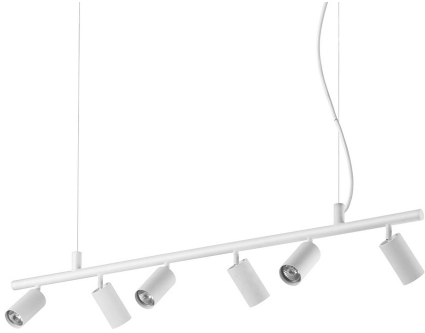

### 6 LIGHT WHITE SPOTLIGHT

**Part:** CL-50782

**Categories:** [Lighting](#), [Spotlights](#), [Spotlights & Downlights](#)

#### ADDITIONAL INFORMATION

<b>Finish</b>	White
<b>Item Nett Weight (Kg)</b>	2.3 Kg
<b>Max Height (mm)</b>	2250
<b>Fitting Height (mm)</b>	105
<b>Length (mm)</b>	1155
<b>Width (mm)</b>	55
<b>No. of Lamp</b>	6
<b>Lamp Holder</b>	GU10
<b>Protection Class</b>	Class I, Earthed
<b>Input Voltage (V)</b>	220-240 V, 50/60 Hz
<b>IP Rating</b>	IP20
<b>CE</b>	Yes
<b>Lead Time</b>	4 Weeks