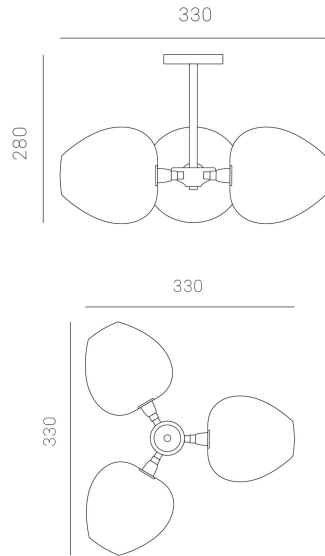

SEMI FLUSH WITH CLEAR GLASS

Part: N/A

Categories: [Brass Lighting](#), [Ceiling](#), [Flush & Semi Flush](#), [Lighting](#)

Tag: [Brass Lighting](#)

ADDITIONAL INFORMATION

Finish	Antique Brass, Bronze, Pewter, Polished Brass, Satin Brass
Fitting Height (mm)	280
Width (mm)	660
Length (mm)	1280
No. of Lamp	8
Lamp Holder	E27
Input Voltage (V)	220-240 V, 50/60 Hz
IP Rating	IP20
CE	Yes
Lead Time	4 Weeks

ADDITIONAL INFORMATION

Finish Antique Brass, Bronze, Pewter, Polished Brass, Satin Brass

Fitting Height (mm)	280
Width (mm)	660
Length (mm)	1280
No. of Lamp	8
Lamp Holder	E27
Input Voltage (V)	220-240 V, 50/60 Hz
IP Rating	IP20
CE	Yes
Lead Time	4 Weeks

VARIATIONS

	Part	Finish
	CL-44621	Satin Brass
	CL-50140	Polished Brass
	CL-50142	Antique Brass
	CL-50141	Bronze
	CL-50143	Pewter

PRODUCT DESCRIPTION

TECHNICAL - 3 LIGHT

E2 CONTRACT LIGHTING

TECHNICAL - 6 LIGHT