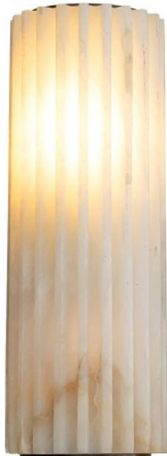

ALABASTER AND BRONZE WALL LIGHT

SKU: CL-54356

Categories: [Lighting](#), [Wall Lights](#), [Wall Lights](#), [Wall Lights](#), [Wall Lights](#)

ADDITIONAL INFORMATION

Finish	Bronze
Lamp Holder	G9
No. of Lamp	1
Lead Time	4 Weeks
Fitting Height (mm)	300
Width (mm)	110
Projection (mm)	80

ADDITIONAL INFORMATION

Finish	Bronze
Lamp Holder	G9
No. of Lamp	1
Lead Time	4 Weeks

Fitting Height (mm)	300
Width (mm)	110
Projection (mm)	80

GALLERY IMAGES

PRODUCT DESCRIPTION

This Alabaster and Bronze Wall Light features a textured alabaster shade and a contrasting **dark bronze finish**, this fixture transforms functional lighting into a work of art.

- **Unique Artistry:** Natural alabaster ensures no two lamps are identical.
- **Atmospheric Glow:** The ribbed design softly scatters light for a warm, inviting feel.
- **Versatile Design:** A sturdy, clean-lined backplate makes it a perfect fit for modern hallways and bedrooms.