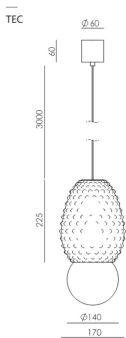

BESPOKE BOBBLE PENDANT - SEE COLOUR OPTIONS

Part: CL-70866

Categories: [Ceiling](#), [Pendants](#)

GALLERY IMAGES

PRODUCT DESCRIPTION

FINISHES

Metal: Matt black

Glass: See colour palette

MATERIALS

Steel / Glass

SPECIFICATIONS (EU)

G9 5W 2700K 450lm (inlcuded)

220-240V, 50/60Hz

IP20

Diameter 140mm

Fitting Height 306mm

Ceiling Rose Diameter 60mm

Contact sales@e2lighting.co.uk to discuss your requirements