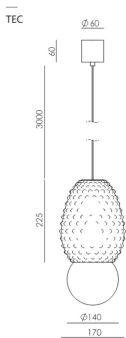

BESPOKE BOBBLE PENDANT - SEE COLOUR OPTIONS

SKU: CL-70866

Categories: [Ceiling](#), [Pendants](#), [Pendants](#)

GALLERY IMAGES

PRODUCT DESCRIPTION

FINISHES

Metal: Matt black

Glass: See colour palette

MATERIALS

Steel / Glass

SPECIFICATIONS (EU)

G9 5W 2700K 450lm (inlcuded)

220-240V, 50/60Hz

IP20

Diameter 140mm

Fitting Height 306mm

Ceiling Rose Diameter 60mm

Contact sales@e2lighting.co.uk to discuss your requirements