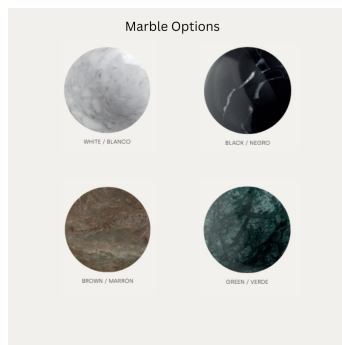

## BESPOKE MARBLE & GLASS PENDANT - SEE COLOUR OPTIONS

**Part:** CL-70865

**Categories:** [Ceiling](#), [Pendants](#)

### GALLERY IMAGES

Nude	Taupe	Sirocco	Pink Pink
Moss Green	Patchouli	Green Tea	Black Leaf
Umber Brown	Cedar	Sapphire	Medit Blue
Fresh Pasta	Benaki Green	Brown Sugar	Make up
Panamon	Tanacotta	Dark Auburn	Copper Brown
Silver Moon	Ash Grey	Glass Colours	

#### FINISHES

Ceramic Lid: See colour palette

Metal: Matt brass / Shiny gold / Matt black / Matt white / Nickel

Glass: Striped glass clear

Marble: Black / White / Green / Brown

#### MATERIALS

Steel / Ceramics / Marble