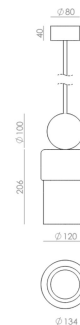

GALLERY IMAGES

Nude	Taupe	Sirocco	Pink Pink
Moss Green	Patchouli	Green Tea	Black Leaf
Umber Brown	Cedar	Sapphire	Medit Blue
Fresh Pasta	Benaki Green	Brown Sugar	Make up
Panamon	Tanacotta	Dark Auburn	Copper Brown
Silver Moon	Ash Grey	Glass Colours