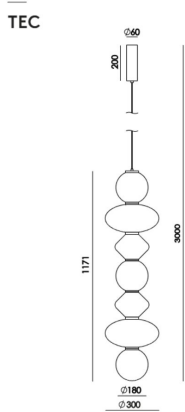

BESPOKE STACKED PEBBLE PENDANT - SEE COLOUR OPTIONS

Part: CL-70872

Categories: [Ceiling](#), [Pendants](#)

PRODUCT DESCRIPTION

FINISHES

Metal: Matt Black

Glass: See palette colour

MATERIALS

Steel / Glass

SPECIFICATIONS (UE)

3 x LED strip 10W 2700K

TRIAC dimmable

24V, 50/60Hz

IP20, Class II

Diameter 300mm

Fitting Height 1171mm

Max Drop 3000mm

Ceiling Rose Diameter 60mm