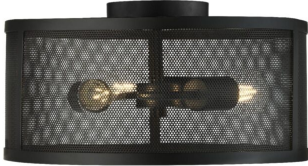

BLACK 3 LIGHT MESH FLUSH

Part: CL-38571

Categories: [Flush](#), [Flush & Semi](#), [Flush & Semi Flush](#)

ADDITIONAL INFORMATION

Lead Time	1 Week
Height	210mm
Width	450mm
Number of Lights	3
LampSocket	E27
Wattage	60W

ADDITIONAL INFORMATION

Lead Time	1 Week
Height	210mm
Width	450mm
Number of Lights	3
LampSocket	E27
Wattage	60W