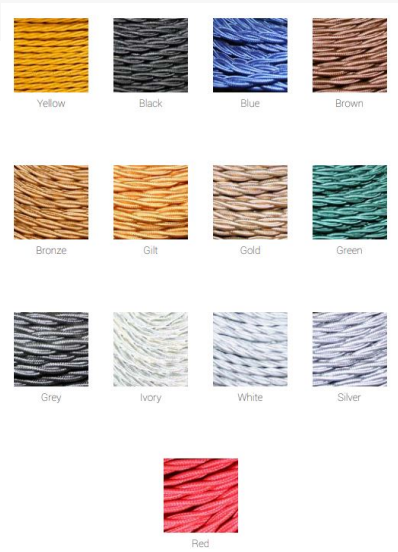

PRODUCT DESCRIPTION

Brass cylinder pendant with faceted glass. Available in Polished Brass, Satin Brass, Antique Brass, Bronze or Pewter. Also available with opal or clear glass.

E2 Contract Lighting specialises in the manufacture of bespoke lighting solutions for our clients. If you can't find what you need on our website, contact our [Sales Team](#) who will work with you to create your ideal contract lighting solution.

Please note that this product is manufactured to order. Our current lead times mean that this product will be out for delivery 4 weeks after payment is confirmed. In the event that you wish to return this item, our made to order products are subject to a minimum 30% return fee. See our [Returns](#) page for more details.