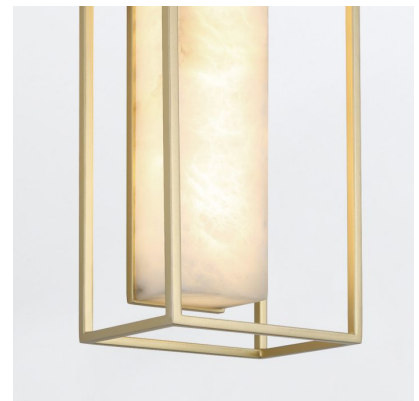

### BRUSHED GOLD & ALABASTER LINEAR WALL LIGHT

**SKU:** CL-73449

**Categories:** [Bathroom](#), [Lighting](#), [Outdoor](#), [Wall Lights](#), [Wall Lights](#)

**Tags:** [Alabaster](#), [Bathroom](#), [Brushed Gold](#), [Exterior](#), [Gold](#), [IP44](#), [Linear wall Light](#), [Wall Light](#)

#### ADDITIONAL INFORMATION

<b>Finish</b>	Brushed Gold
<b>Height (mm)</b>	610
<b>Width (mm)</b>	127
<b>Projection (mm)</b>	115
<b>Lamp Socket</b>	LED
<b>Wattage</b>	20W
<b>Colour Temperature</b>	3000K Warm White
<b>Dimmable</b>	Yes
<b>Suitable Location</b>	Interior / Bathroom / Exterior
<b>IP Rating</b>	IP44

#### ADDITIONAL INFORMATION

**Finish** Brushed Gold

<b>Height (mm)</b>	610
<b>Width (mm)</b>	127
<b>Projection (mm)</b>	115
<b>Lamp Socket</b>	LED
<b>Wattage</b>	20W
<b>Colour Temperature</b>	3000K Warm White
<b>Dimmable</b>	Yes
<b>Suitable Location</b>	Interior / Bathroom / Exterior
<b>IP Rating</b>	IP44

### PRODUCT DESCRIPTION

Brushed Gold & Alabaster Linear Wall Light. Organic and industrial have been combined. The softness of one piece, hand carved alabaster surrounded by a metal frame to represent the yin and yang in design.