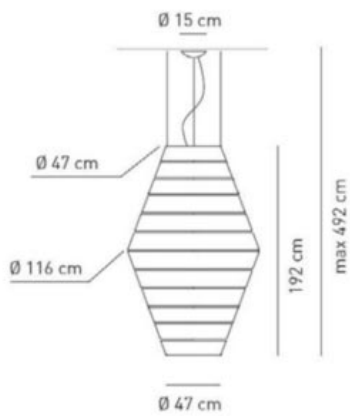

Coloured Flame Retardant Fabric wrapped around a large metal frame.

- IP Rated - IP20
- Lamps - E2716W LED or Fluo Max 20W or Halo Max 70W
- DIM DALI

Sizes Available

- Max Height - 460mm
- Height - 162mm
- Width - 116mm
- Lamp - 9 x E27

- Max Height - 704mm
- Height - 304mm
- Width - 151mm
- Lamp - 15 x E27

- Max Height - 556mm
- Height - 256mm
- Width - 139mm
- Lamp - 15 x E27

- Max Height - 492mm
- Height - 192mm
- Width - 116mm
- Lamp - 9 x E27

- Max Height - 433mm
- Height - 133mm
- Width - 127mm
- Lamp - 9 x E27

- Max Height - 460mm
- Height - 162mm
- Width - 116mm
- Lamp - 9 x E27

Coloured Fabric Available

Please Contact for delivery times