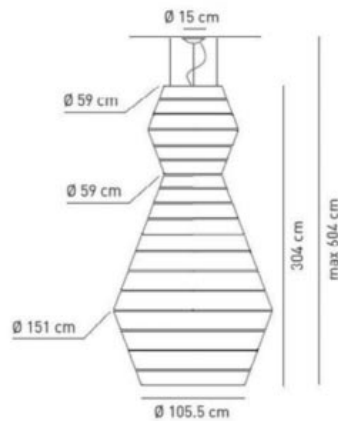

Coloured Flame Retardant Fabric wrapped around a large metal frame.

- IP Rated - IP20
- Lamps - E2716W LED or Fluo Max 20W or Halo Max 70W
- DIM DALI

Sizes Available

- Max Height - 460mm
- Height - 162mm
- Width - 116mm
- Lamp - 9 x E27

- Max Height - 704mm
- Height - 304mm
- Width - 151mm
- Lamp - 15 x E27

- Max Height - 556mm
- Height - 256mm
- Width - 139mm
- Lamp - 15 x E27

- Max Height - 492mm
- Height - 192mm
- Width - 116mm
- Lamp - 9 x E27

- Max Height - 433mm
- Height - 133mm
- Width - 127mm
- Lamp - 9 x E27

- Max Height - 460mm
- Height - 162mm
- Width - 116mm
- Lamp - 9 x E27

Coloured Fabric Available

Please Contact for delivery times