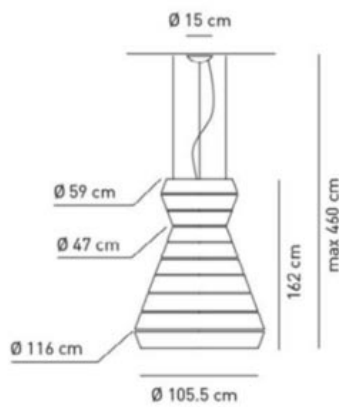

Coloured Flame Retardant Fabric wrapped around a large metal frame.

- IP Rated - IP20
- Lamps - E2716W LED or Fluo Max 20W or Halo Max 70W
- DIM DALI

Sizes Available

- Max Height - 460mm
- Height - 162mm
- Width - 116mm
- Lamp - 9 x E27

- Max Height - 704mm
- Height - 304mm
- Width - 151mm
- Lamp - 15 x E27

- Max Height - 556mm
- Height - 256mm
- Width - 139mm
- Lamp - 15 x E27

- Max Height - 492mm
- Height - 192mm
- Width - 116mm
- Lamp - 9 x E27

- Max Height - 433mm
- Height - 133mm
- Width - 127mm
- Lamp - 9 x E27

- Max Height - 460mm
- Height - 162mm
- Width - 116mm
- Lamp - 9 x E27

Coloured Fabric Available

Please Contact for delivery times