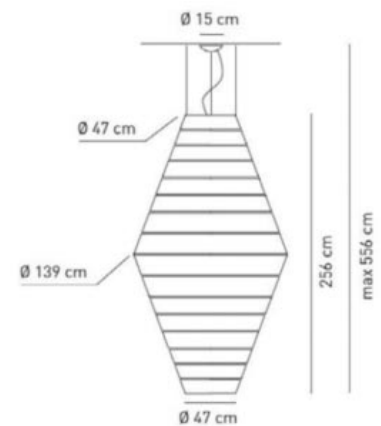

Coloured Flame Retardant Fabric wrapped around a large metal frame.

- IP Rated - IP20
- Lamps - E2716W LED or Fluo Max 20W or Halo Max 70W
- DIM DALI

Sizes Available

- Max Height - 460mm
- Height - 162mm
- Width - 116mm
- Lamp - 9 x E27

- Max Height - 704mm
- Height - 304mm
- Width - 151mm
- Lamp - 15 x E27

- Max Height - 556mm
- Height - 256mm
- Width - 139mm
- Lamp - 15 x E27

- Max Height - 492mm
- Height - 192mm
- Width - 116mm
- Lamp - 9 x E27

- Max Height - 433mm
- Height - 133mm
- Width - 127mm
- Lamp - 9 x E27

- Max Height - 460mm
- Height - 162mm
- Width - 116mm
- Lamp - 9 x E27

Coloured Fabric Available

Please Contact for delivery times