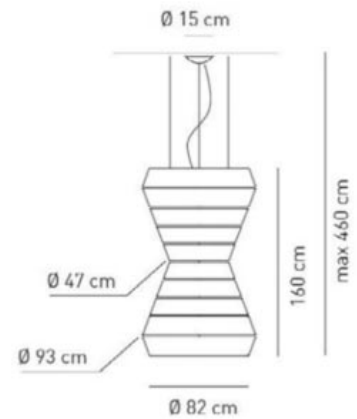

Coloured Flame Retardant Fabric wrapped around a large metal frame.

- IP Rated - IP20
- Lamps - E2716W LED or Fluo Max 20W or Halo Max 70W
- DIM DALI

Sizes Available

- Max Height - 460mm
- Height - 162mm
- Width - 116mm
- Lamp - 9 x E27

- Max Height - 704mm
- Height - 304mm
- Width - 151mm
- Lamp - 15 x E27

- Max Height - 556mm
- Height - 256mm
- Width - 139mm
- Lamp - 15 x E27

- Max Height - 492mm
- Height - 192mm
- Width - 116mm
- Lamp - 9 x E27

- Max Height - 433mm
- Height - 133mm
- Width - 127mm
- Lamp - 9 x E27

- Max Height - 460mm
- Height - 162mm
- Width - 116mm
- Lamp - 9 x E27

Coloured Fabric Available

Please Contact for delivery times