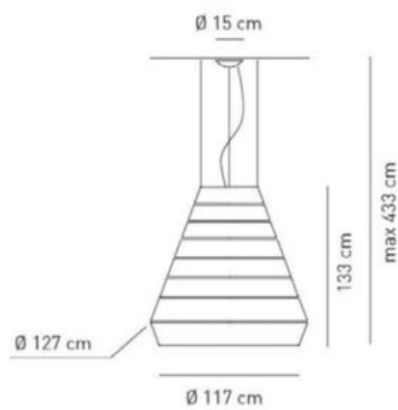

Coloured Flame Retardant Fabric wrapped around a large metal frame.

- IP Rated - IP20
- Lamps - E2716W LED or Fluo Max 20W or Halo Max 70W
- DIM DALI

Sizes Available

- Max Height - 460mm
- Height - 162mm
- Width - 116mm
- Lamp - 9 x E27

- Max Height - 704mm
- Height - 304mm
- Width - 151mm
- Lamp - 15 x E27

- Max Height - 556mm
- Height - 256mm
- Width - 139mm
- Lamp - 15 x E27

- Max Height - 492mm
- Height - 192mm
- Width - 116mm
- Lamp - 9 x E27

- Max Height - 433mm
- Height - 133mm
- Width - 127mm
- Lamp - 9 x E27

- Max Height - 460mm
- Height - 162mm
- Width - 116mm
- Lamp - 9 x E27

Coloured Fabric Available

Please Contact for delivery times