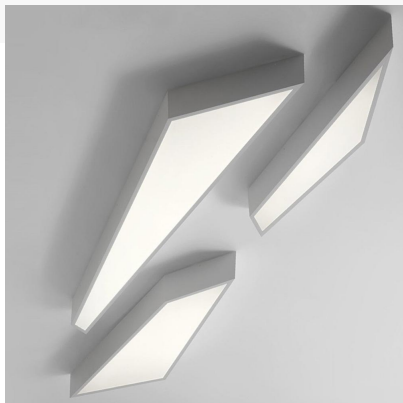

COMMERCIAL LED GEOMETRIC PENDANT LIGHT CLB-00582

Part: N/A

Category: [Lighting](#)

ADDITIONAL INFORMATION

Finish

ADDITIONAL INFORMATION

Finish

GALLERY IMAGES

PRODUCT DESCRIPTION

COMMERCIAL LED GEOMETRIC PENDANT LIGHT CLB-00582

Suspended Commercial LED Geometric Pendant Light Luminaire which can also be surface mounted.

White aluminium material structure which gives a downwards light.

- IP Rated - IP20
- DIM DALI

Suspended Models

- Max Height - 3110mm
- Height - 130mm
- Width - 99mm
- Kelvin - 3000K
- Lamp - 1 x LED 32.8W
- Lumen - 2080lm
- Wattage - 32.8W

- Max Height - 3110mm
- Height - 130mm
- Width - 107mm
- Kelvin - 3000K
- Lamp - 1 x LED 65.5W
- Lumen - 4260lm
- Wattage - 65.5W