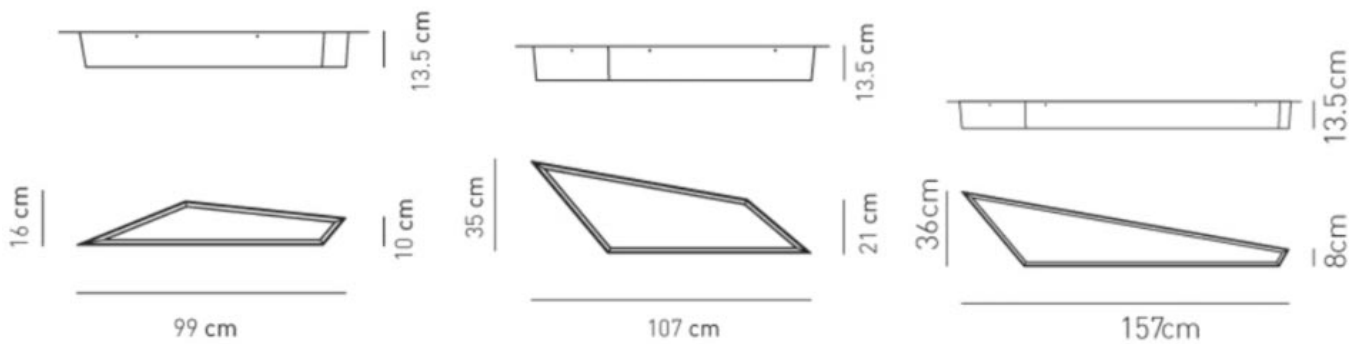

- IP Rated - IP20
- DIM DALI

Suspended Models

- Max Height - 3110mm
- Height - 130mm
- Width - 99mm
- Kelvin - 3000K
- Lamp - 1 x LED 32.8W
- Lumen - 2080lm
- Wattage - 32.8W

- Max Height - 3110mm
- Height - 130mm
- Width - 107mm
- Kelvin - 3000K
- Lamp - 1 x LED 65.5W
- Lumen - 4260lm
- Wattage - 65.5W

- Max Height - 3110mm
- Height - 130mm
- Width - 157mm
- Kelvin - 3000K
- Lamp - 1 x LED 98.4W
- Lumen - 7440lm
- Wattage - 98.4W

Surface Mounted Models

- Height - 130mm
- Width - 99mm
- Kelvin - 3000K
- Lamp - 1 x LED 32.8W
- Lumen - 2080lm
- Wattage - 32.8W

- Height - 130mm
- Width - 107mm
- Kelvin - 3000K
- Lamp - 1 x LED 65.5W
- Lumen - 4960lm
- Wattage - 65.5W

- Height - 130mm
- Width - 157mm
- Kelvin - 3000K
- Lamp - 1 x LED 98.4W
- Lumen - 7440lm
- Wattage - 98.4W