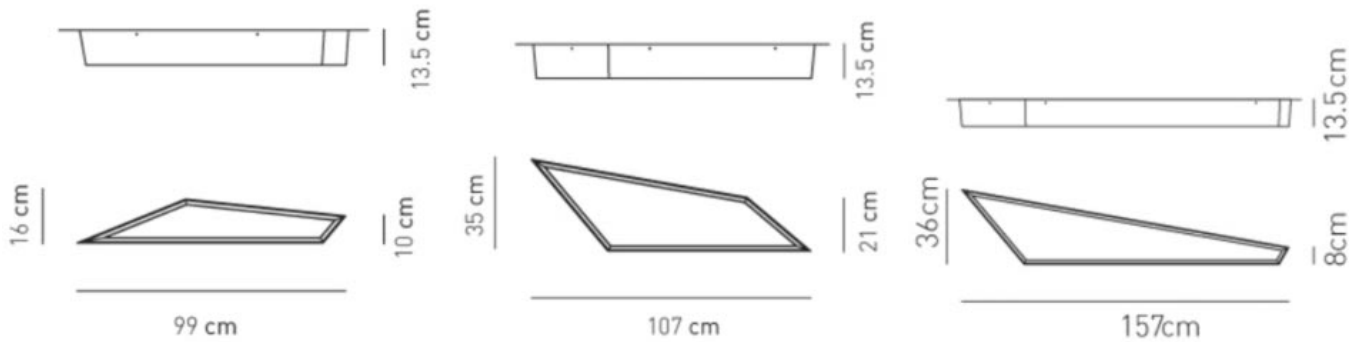

- IP Rated - IP20
- DIM DALI

Suspended Models

- Max Height - 3110mm
- Height - 130mm
- Width - 99mm
- Kelvin - 3000K
- Lamp - 1 x LED 32.8W
- Lumen - 2080lm
- Wattage - 32.8W

- Max Height - 3110mm
- Height - 130mm
- Width - 107mm
- Kelvin - 3000K
- Lamp - 1 x LED 65.5W
- Lumen - 4260lm
- Wattage - 65.5W

- Max Height - 3110mm
- Height - 130mm
- Width - 157mm
- Kelvin - 3000K
- Lamp - 1 x LED 98.4W
- Lumen - 7440lm
- Wattage - 98.4W

Surface Mounted Models

- Height - 130mm
- Width - 99mm
- Kelvin - 3000K
- Lamp - 1 x LED 32.8W
- Lumen - 2080lm
- Wattage - 32.8W

- Height - 130mm
- Width - 107mm
- Kelvin - 3000K
- Lamp - 1 x LED 65.5W
- Lumen - 4960lm
- Wattage - 65.5W

- Height - 130mm
- Width - 157mm
- Kelvin - 3000K
- Lamp - 1 x LED 98.4W
- Lumen - 7440lm
- Wattage - 98.4W