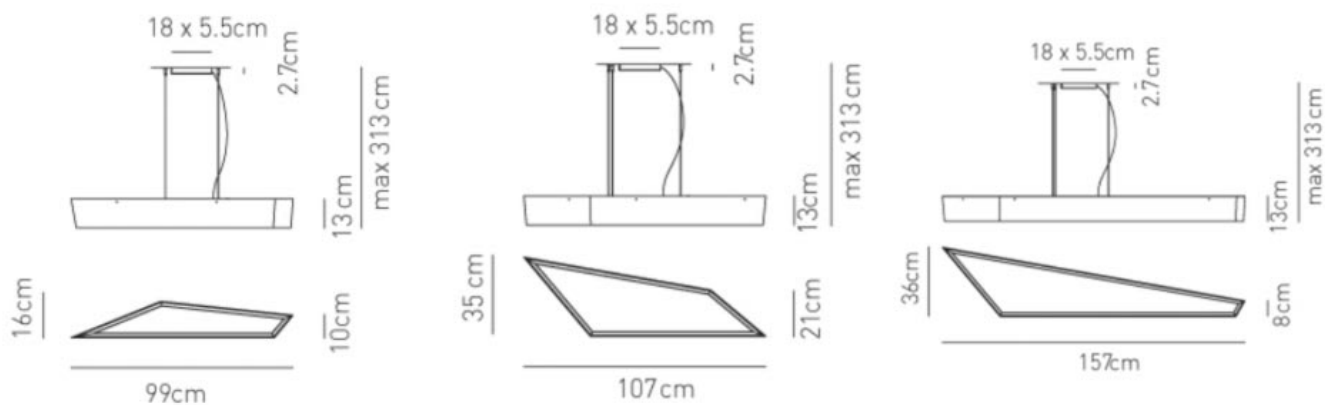

PRODUCT DESCRIPTION

COMMERCIAL LED GEOMETRIC PENDANT LIGHT CLB-00582

Suspended Commercial LED Geometric Pendant Light Luminaire which can also be surface mounted.

White aluminium material structure which gives a downwards light.

- IP Rated - IP20
- DIM DALI

Suspended Models

- Max Height - 3110mm
- Height - 130mm
- Width - 99mm
- Kelvin - 3000K
- Lamp - 1 x LED 32.8W
- Lumen - 2080lm
- Wattage - 32.8W

- Max Height - 3110mm
- Height - 130mm
- Width - 107mm
- Kelvin - 3000K
- Lamp - 1 x LED 65.5W
- Lumen - 4260lm
- Wattage - 65.5W

- Max Height - 3110mm
- Height - 130mm
- Width - 157mm
- Kelvin - 3000K
- Lamp - 1 x LED 98.4W
- Lumen - 7440lm
- Wattage - 98.4W

Surface Mounted Models

- Height - 130mm
- Width - 99mm
- Kelvin - 3000K
- Lamp - 1 x LED 32.8W
- Lumen - 2080lm
- Wattage - 32.8W

- Height - 130mm
- Width - 107mm
- Kelvin - 3000K
- Lamp - 1 x LED 65.5W
- Lumen - 4960lm
- Wattage - 65.5W

- Height - 130mm
- Width - 157mm
- Kelvin - 3000K
- Lamp - 1 x LED 98.4W
- Lumen - 7440lm
- Wattage - 98.4W