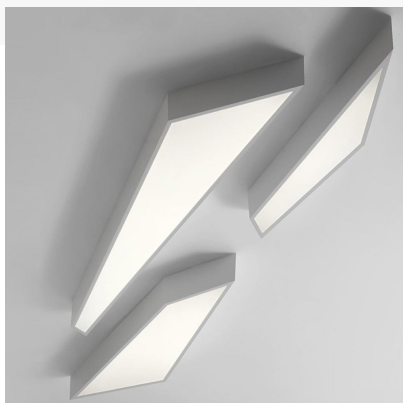

COMMERCIAL LED GEOMETRIC PENDANT LIGHT CLB-00582

Part: N/A

Category: [Lighting](#)

ADDITIONAL INFORMATION

Finish

ADDITIONAL INFORMATION

Finish

GALLERY IMAGES

PRODUCT DESCRIPTION

COMMERCIAL LED GEOMETRIC PENDANT LIGHT CLB-00582

Suspended Commercial LED Geometric Pendant Light Luminaire which can also be surface mounted.

White aluminium material structure which gives a downwards light.

- IP Rated - IP20
- DIM DALI

Suspended Models

- Max Height - 3110mm
- Height - 130mm
- Width - 99mm
- Kelvin - 3000K
- Lamp - 1 x LED 32.8W
- Lumen - 2080lm
- Wattage - 32.8W

- Max Height - 3110mm
- Height - 130mm
- Width - 107mm
- Kelvin - 3000K
- Lamp - 1 x LED 65.5W
- Lumen - 4260lm
- Wattage - 65.5W