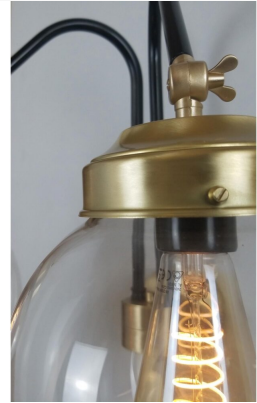

DOUBLE SATIN BRASS GLASS GLOBE WALL LIGHT

Part: N/A

Categories: [Lighting](#), [Wall Lights](#), [Wall Lights](#), [Wall Lights](#)

Tag: [Brass Lighting](#)

ADDITIONAL INFORMATION

Finish Black & Satin Brass

Fitting Height (mm) 420

Width (mm) 500

Projection (mm) 300

No. of Lamp 2

Lamp Holder E27

Input Voltage (V) 220-240 V, 50/60 Hz

IP Rating IP20

CE Yes

Lead Time 4 Weeks

Glass Prismatic Globe, Opal Globe, Clear Globe

ADDITIONAL INFORMATION

Finish Black & Satin Brass

Fitting Height (mm)	420
Width (mm)	500
Projection (mm)	300
No. of Lamp	2
Lamp Holder	E27
Input Voltage (V)	220-240 V, 50/60 Hz
IP Rating	IP20
CE	Yes
Lead Time	4 Weeks
Glass	Prismatic Globe, Opal Globe, Clear Globe

VARIATIONS

Part	Finish	Glass
CL-43637	Black & Satin Brass	Clear Globe
CL-43636	Black & Satin Brass	Opal Globe
CL-43638	Black & Satin Brass	Prismatic Globe

GALLERY IMAGES

PRODUCT DESCRIPTION

Double black and satin brass wall light with glass globes. Available with opal, clear or prismatic glass.