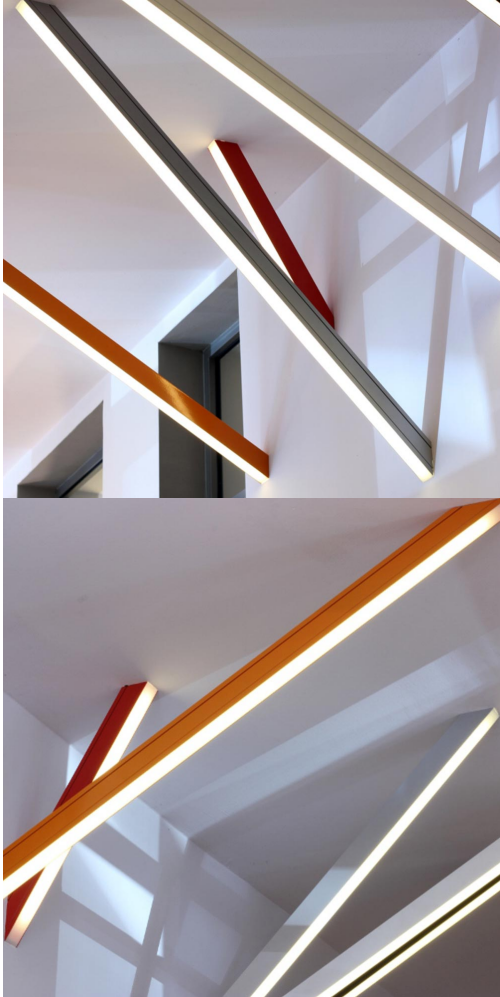

## LED ANGLED WALL LIGHT CLB-00581

**Part:** N/A

**Category:** [Lighting](#)

### PRODUCT DESCRIPTION

**LED ANGLED WALL LIGHT CLB-00581**

Commercial LED Angled Wall Light Luminaire which mounts to the ceiling to create the effect of a linear angled beam.

Commercial Architectural Multi-Surface fitting comes in 3 different angles.