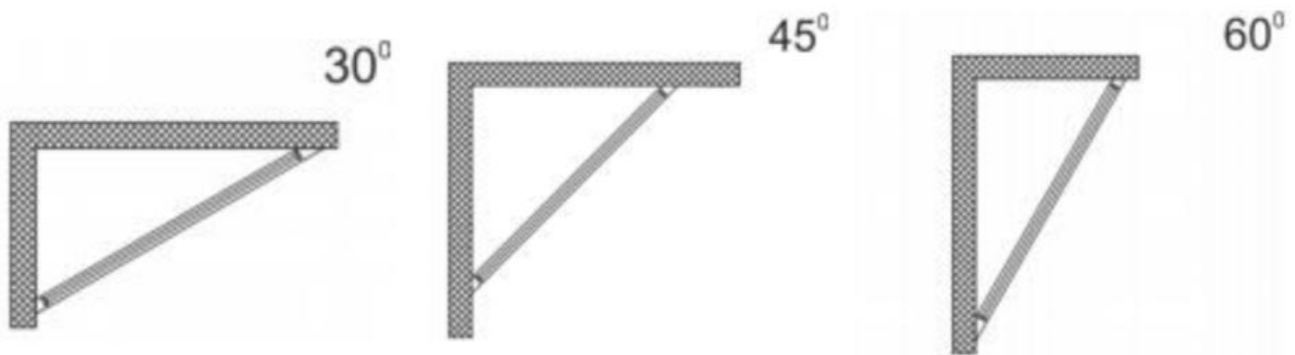

### PRODUCT DESCRIPTION

**LED ANGLED WALL LIGHT CLB-00581**

Commercial LED Angled Wall Light Luminaire which mounts to the ceiling to create the effect of a linear angled beam.

Commercial Architectural Multi-Surface fitting comes in 3 different angles.

Coloured RAL Finishes Available.

- IP Rated - IP20
- DIM DALI - 1 - 10V

Angles Available

30° Angle - 950mm

- Length - 950mm
- Lumen - 1950lm or 3300lm
- Kelvin - 3000K or 4000K

30° Angle - 1230mm

- Length - 1230mm
- Lumen - 2600lm or 4400lm
- Kelvin - 3000K or 4000K

60° Angle - 1510mm

- Length - 1510mm
- Lumen - 3250lm or 5500lm
- Kelvin - 3000K or 4000K

**Please Contact for delivery times**