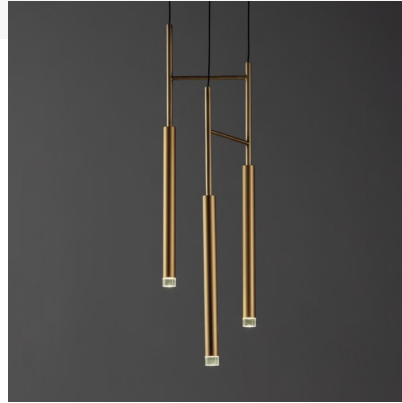

LED TUBE PENDANTS CLB-00654

Part: N/A

Category: [Lighting](#)

ADDITIONAL INFORMATION

Finish

ADDITIONAL INFORMATION

Finish

GALLERY IMAGES

PRODUCT DESCRIPTION

LED TUBE PENDANTS CLB-00654

Commercial LED Tube Pendants, suspended steel cylinder tubular fittings finished in matt satin brass. Available with optional round disc shade.

Available in as a Single Pendant, Multi Pendants, and Large Chandelier Feature ideal for open spaces.

Dimmable

Kelvin - 2700k

Installation Styles

- Maximum Height – 2500mm
- Minimum Height – 400mm
- Width – 25mm
- Output – 1 x 358lm
- Wattage – 3W

- Maximum Height – 2500mm
- Minimum Height – 400mm
- Width – 25mm
- Output – 1 x 358lm
- Wattage – 3W

- Maximum Height – 2500mm
- Minimum Height – 750mm
- Width – 218mm
- Output – 3 x 1075lm
- Wattage – 3W

- Maximum Height – 4000mm
- Minimum Height – 3000mm
- Width – 650mm
- Output – 15 x 5452lm
- Wattage – 3W