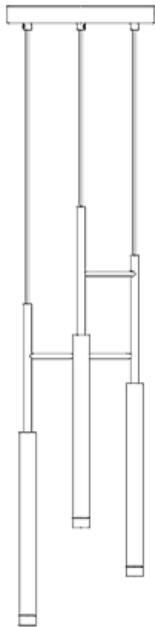

Dimmable

Kelvin - 2700k

Installation Styles

- Maximum Height – 2500mm
- Minimum Height – 400mm
- Width – 25mm
- Output – 1 x 358lm
- Wattage – 3W

- Maximum Height – 2500mm
- Minimum Height – 400mm
- Width – 25mm
- Output – 1 x 358lm
- Wattage – 3W

- Maximum Height – 2500mm
- Minimum Height – 750mm
- Width – 218mm
- Output – 3 x 1075lm
- Wattage – 3W

- Maximum Height – 4000mm
- Minimum Height – 3000mm
- Width – 650mm
- Output – 15 x 5452lm
- Wattage – 3W

- Maximum Height – 4000mm
- Minimum Height – 3000mm
- Width – 1000mm
- Output – 18 x 6700lm
- Wattage – 3W

Spider Ceiling Rose

E2 Contract Lighting

SPECIFICATION SHEET

- Maximum Height – 500mm
- Minimum Height – 5000mm
- Ceiling Rose Width– 290mm
- Output – 6 x 2165lm
- Wattage – 18.8W

- Maximum Height – 500mm
- Minimum Height – 5000mm
- Ceiling Rose Width– 330mm
- Output – 9 x 3250lm
- Wattage – 28.1W

- Maximum Height – 500mm
- Minimum Height – 5000mm
- Ceiling Rose Width– 430mm
- Output – 18 x 6700lm
- Wattage – 62.8W