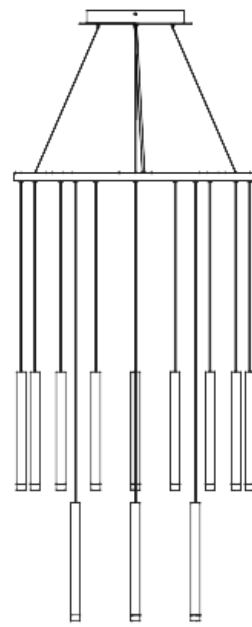

Dimmable

Kelvin - 2700k

Installation Styles

- Maximum Height – 2500mm
- Minimum Height – 400mm
- Width – 25mm
- Output – 1 x 358lm
- Wattage – 3W

- Maximum Height – 2500mm
- Minimum Height – 400mm
- Width – 25mm
- Output – 1 x 358lm
- Wattage – 3W

- Maximum Height – 2500mm
- Minimum Height – 750mm
- Width – 218mm
- Output – 3 x 1075lm
- Wattage – 3W

- Maximum Height – 4000mm
- Minimum Height – 3000mm
- Width – 650mm
- Output – 15 x 5452lm
- Wattage – 3W

- Maximum Height – 4000mm
- Minimum Height – 3000mm
- Width – 1000mm
- Output – 18 x 6700lm
- Wattage – 3W

Spider Ceiling Rose

E2 Contract Lighting

SPECIFICATION SHEET

- Maximum Height – 500mm
- Minimum Height – 5000mm
- Ceiling Rose Width– 290mm
- Output – 6 x 2165lm
- Wattage – 18.8W

- Maximum Height – 500mm
- Minimum Height – 5000mm
- Ceiling Rose Width– 330mm
- Output – 9 x 3250lm
- Wattage – 28.1W

- Maximum Height – 500mm
- Minimum Height – 5000mm
- Ceiling Rose Width– 430mm
- Output – 18 x 6700lm
- Wattage – 62.8W