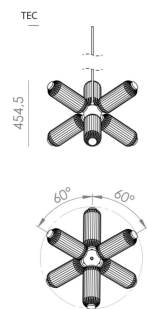

RIBBED GLASS STARBURST PENDANT

Part: CL-70871

Categories: [Ceiling](#), [Chandeliers](#), [Pendants](#)

GALLERY IMAGES

PRODUCT DESCRIPTION

FINISHES

Metal: Matt Black / Aged Gold

Glass: Striped glass transparent

Acrylic: Opal

MATERIALS

Steel / Glass / Acrylic

SPECIFICATIONS (UE)

6 x 9W 2700K 3150lm

Dimmable TRIAC

24V, 50/60Hz, IP20

Class I