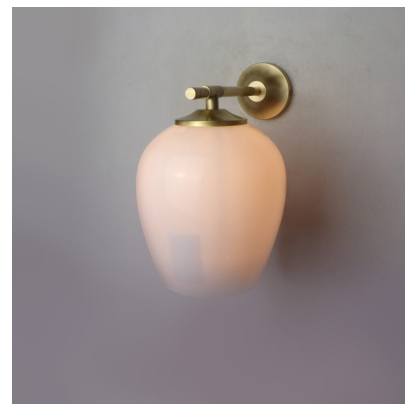

GALLERY IMAGES

PRODUCT DESCRIPTION

Traditional brass wall light with teardrop glass. Available in Polished Brass, Satin Brass, Antique Brass, Bronze or Pewter. Also available with clear or opal glass.

E2 Contract Lighting specialises in the manufacture of bespoke lighting solutions for our clients. If you can't find what you need on our website, contact our [Sales Team](#) who will work with you to create your ideal contract lighting solution.

Please note that this product is manufactured to order. Our current lead times mean that this product will be out for delivery 4 weeks after payment is confirmed. In the event that you wish to