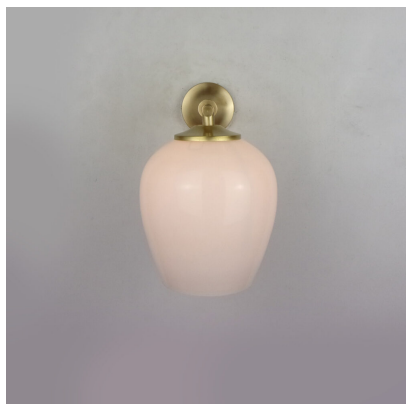

GALLERY IMAGES

PRODUCT DESCRIPTION

Traditional brass wall light with teardrop glass. Available in Polished Brass, Satin Brass, Antique Brass, Bronze or Pewter. Also available with clear or opal glass.

E2 Contract Lighting specialises in the manufacture of bespoke lighting solutions for our clients. If you can't find what you need on our website, contact our [Sales Team](#) who will work with you to create your ideal contract lighting solution.

Please note that this product is manufactured to order. Our current lead times mean that this product will be out for delivery 4 weeks after payment is confirmed. In the event that you wish to