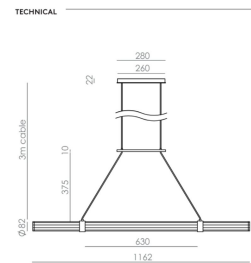

WALNUT WOODEN LINEAR PENDANT

Part: CL-70868

Categories: [Ceiling](#), [Pendants](#)

GALLERY IMAGES

PRODUCT DESCRIPTION

FINISHES

Metal: Aged gold / Sandy matt black

Wood: Walnut

Diffuser: Acrylic

MATERIALS

Aluminium profile / Wood

SPECIFICATIONS (EU)

LED Strip, TRIAC dimmable
driver on canopy

30W, 2700K, 1850 lm

220-240V, 50/60Hz, IP20

Length 1162mm

Maximum Drop 3000mm

Ceiling Bracket Length 280mm